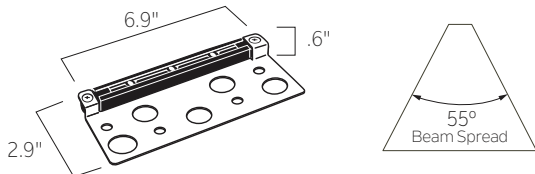

### 3 LED Fixture (with Bracket) - 6.9" L

Finishes	BBR (shown), AZT, CO, GRY, SD, WHT		Additional Finishes	
Color Temperature	2700K - Warm White		3000K - Pure White	
Item Number and Finish	15745 AZT27 15745 BBR27 15745 CO27	15745 GRY27 15745 SD27 15745 WHT27	15745 AZT30 15745 BBR30 15745 CO30	15745 GRY30 15745 SD30 15745 WHT30
Housing	Cast Aluminum, Cast Brass (BBR) or Copper-Plated Brass (CO)			
Power Usage at 12V AC Input VA and Watts	.75W, 1.3VA			
CRI	80+		80+	
Voltage Range	9V-15V AC/DC with no loss in light output			
Light Source	3 integrated high-output LEDs with 3-step binning for color consistency. Tested to a Lumen Maintenance L70 of 40,000 hrs.			
Delivered Lumens & Efficacy	2700K = 34.7 lm 2700K = 46 lm/W		3000K = 44.5 lm 3000K = 59 lm/W	
Wiring	70" of usable #18-2, SPT-1W leads. Cable connectors supplied.			
Notes	Copper and brass will naturally patina over time. White finish has coordinating white color leads.			
Accessories	15717 SS (Stainless Steel) - 3 LED Flat Mount Bracket Mounting hardware included.			

#### Dimensions