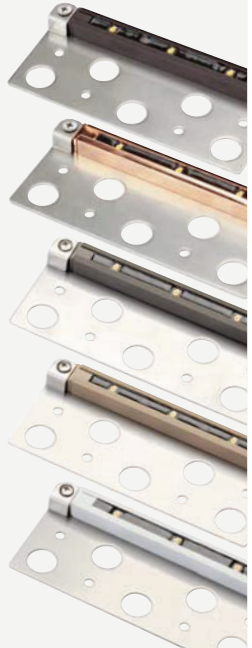

### 3 LED Fixture (with Bracket) - 6.9" L

Finishes	BBR (shown), AZT, CO, GRY, SD, WHT		Additional Finishes	
Color Temperature	2700K - Warm White		3000K - Pure White	
Item Number and Finish	15745 AZT27 15745 BBR27 15745 CO27	15745 GRY27 15745 SD27 15745 WHT27	15745 AZT30 15745 BBR30 15745 CO30	15745 GRY30 15745 SD30 15745 WHT30
Housing	Cast Aluminum, Cast Brass (BBR) or Copper-Plated Brass (CO)			
Power Usage at 12V AC Input VA and Watts	.75W, 1.3VA			
CRI	80+		80+	
Voltage Range	9V-15V AC/DC with no loss in light output			
Light Source	3 integrated high-output LEDs with 3-step binning for color consistency. Tested to a Lumen Maintenance L70 of 40,000 hrs.			
Delivered Lumens & Efficacy	2700K = 34.7 lm 2700K = 46 lm/W		3000K = 44.5 lm 3000K = 59 lm/W	
Wiring	70" of usable #18-2, SPT-1W leads. Cable connectors supplied.			
Notes	Copper and brass will naturally patina over time. White finish has coordinating white color leads.			
Accessories	15717 SS (Stainless Steel) - 3 LED Flat Mount Bracket Mounting hardware included.			

#### Dimensions